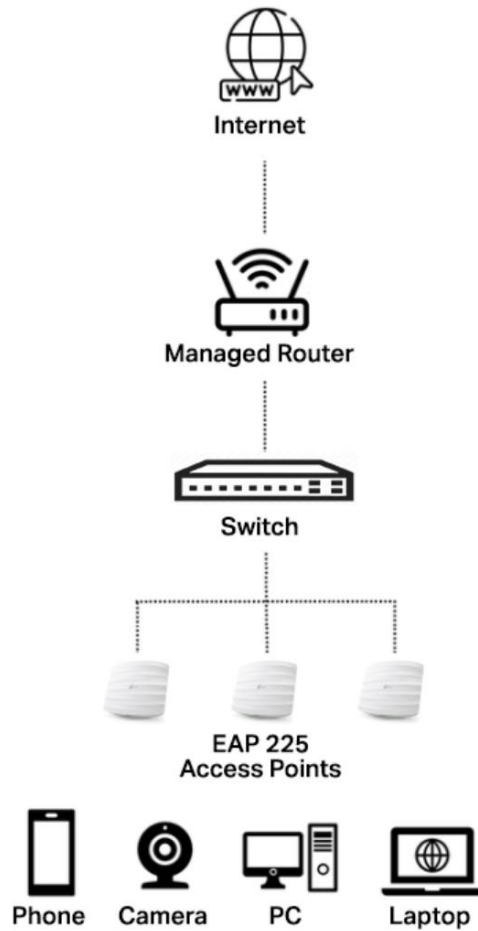

MQR manages a total of 13,000 m², 10 locations, in 4 cities and serves more than 50,000 happy users since 2012.

MQR required a network solution with the below specs:

- Business grade hardware for better throughput and performance.
- 2.4 GHz and 5 GHz bandwidth provided to all MQR guests.
- Reliable connection with high-density clients.
- Secured internet connection.
- Good Wi-Fi coverage in all the buildings' location.
- Uninterrupted connection throughout the entire building.
- Seamless Roaming between different points in the building.
- Ability to easily move the users from one bandwidth tier to another according to their subscription.

- Manage, monitoring and control all network devices for all locations from a single controller.
- High throughput devices to support different user's workload.

▼ SOLUTION

- 94x Access point EAP 225 installed in 10 different locations managed from a single controller.

EAP225
AC1350 Wireless MU-MIMO
Gigabit Ceiling Mount Access Point

The topology of the solution can be described briefly as below.

▼ BENEFITS

- Wi-Fi coverage is available in every corner.
- Abundant features optimize network performance, providing a stable and secure network connection for every user.